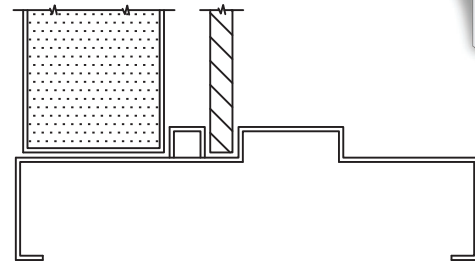

Security Sidelite Unit

Provides a Visual Barrier to Potential Intruders

- Provides a visual barrier when required
- Virtual barrier (panel) available with a bullet resistant opening
- Retrofit bullet resistant panel installs into an existing sidelite frame for an easy security upgrade
- WH fire rated for 45 minutes, 90 minute rating available with approved fire glass
- Available with either hollow metal or wood doors
- Jamb depths available 6-3/4" or larger
- Cold rolled or galvanized material, 16 or 14 gage