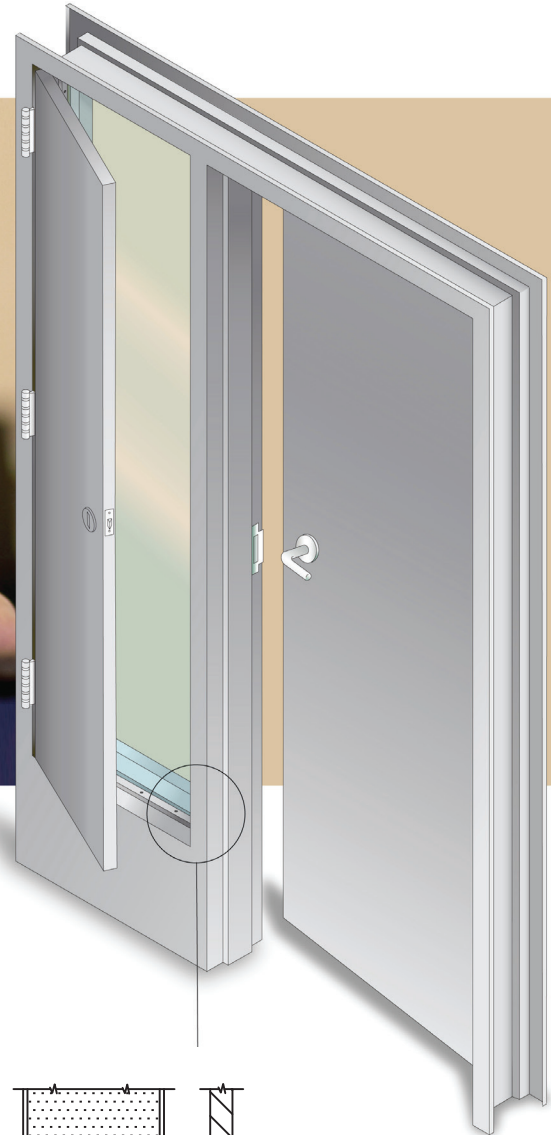

Security Sidelite Unit

Provides a Visual Barrier to Potential Intruders

- Provides a visual barrier when required
- Virtual barrier (panel) available with a bullet resistant opening
- Retrofit bullet resistant panel installs into an existing sidelite frame for an easy security upgrade
- WH fire rated for 45 minutes, 90 minute rating available with approved fire glass
- Available with either hollow metal or wood doors
- Jamb depths available 6-3/4" or larger
- Cold rolled or galvanized material, 16 or 14 gage