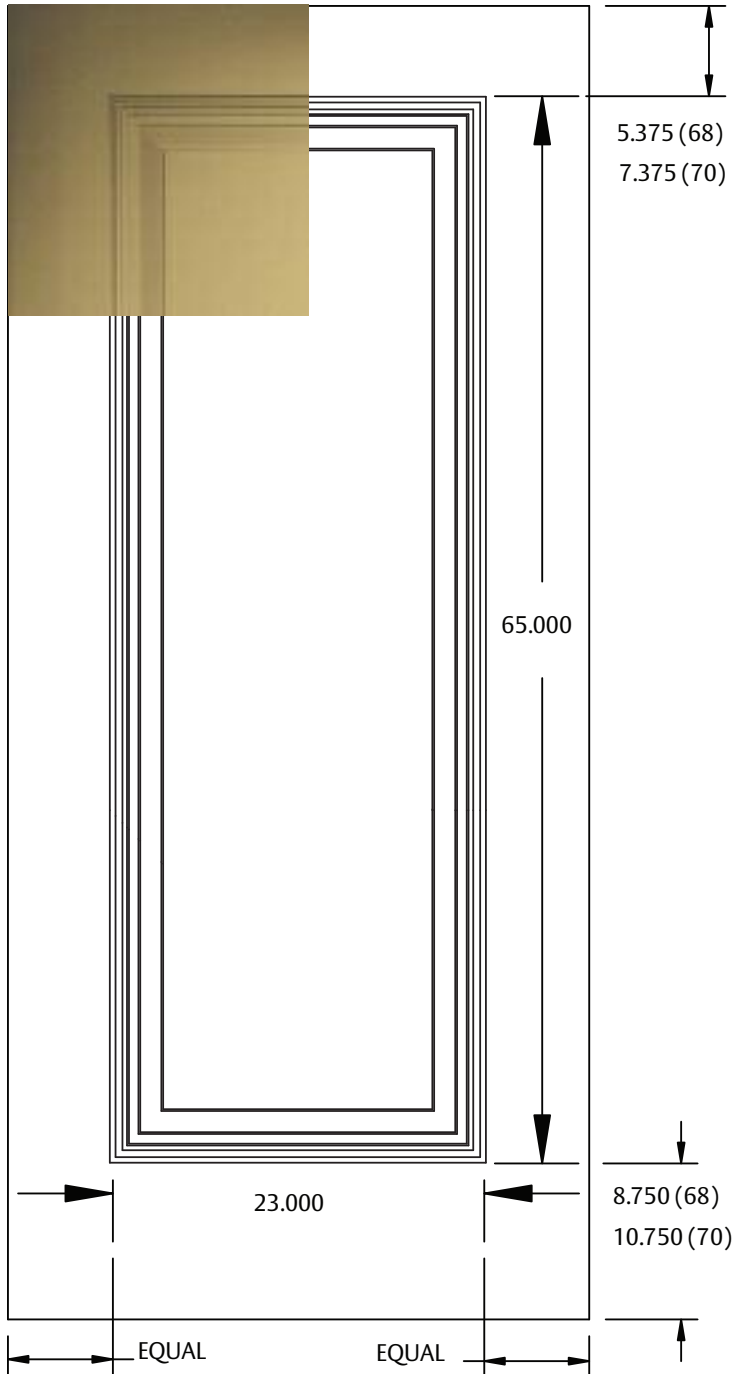

HD1-Panel

High Definition 1-Panel Embossed Doors