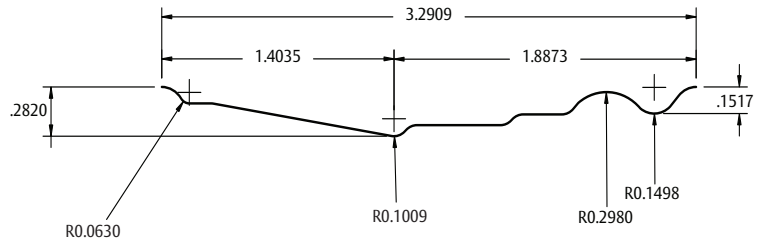

High Definition 1-Panel Embossed Design

Other Features & Options

- Energy efficient foamed in place polyurethane core provides total surface support, impact resistance and exceptional thermal resistance.
- Handed and non-handed doors available.
- Reinforcing for most common lock preps including concealed hardware.
- Standard 7 gage steel hinge reinforcements
- Mechanically interlocked seamed edges are standard with optional seamless edges.
- Available with the preassembled ReadySet® System.
- ElectroLynx® pre-wired quick connect cable options available.
- Choose from over 1,900 available Colorstyle™ finish paint colors.

Performance

- Thermal Insulation: Polyurethane core values U-Factor 0.09, R-Value 11.0 (ASTM C518).
- Physical endurance testing: Meets ANSI A250.4 performance test, level A (1,000,000 cycles).
- Fire rating: Up to and including 3 hours 3'0" x 8'0" singles and 8'0" x 8'0" pairs (UL10C) UL & WH agencies.

Ceco Door
9159 Telecom Drive • Milan, TN 38358
Tel (888) 232-6366 • Fax (888) 232-6462
archhelp@cecodoor.com
www.cecodoor.com

Copyright © 2009, ASSA ABLOY Door Group, LLC,
an ASSA ABLOY Group company. All rights reserved.

Ceco Door
ASSA ABLOY

Hardwiring Made Easy®

ASSA ABLOY, the global leader
in door opening solutions

50306-10