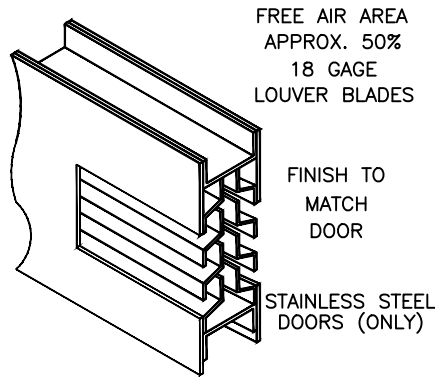

ASTRAGALS

4441
OVERLAPPING ASTRAGAL
FOR 1-3/4" THICK DOORS

4471
OVERLAPPING ASTRAGAL

FLAT PLATE ASTRAGAL
4491 PLAIN STEEL (welded on)
(Medallion & ThruLite Doors only)
4481 STAINLESS STEEL (shipped loose)
(Stainless steel doors only)

BULLNOSE
4783-1/4" ALUMINUM (screwed on)
(1-3/4" thick double acting doors only)

LOUVERS

4684 (FLUSH)
FOR MEDALLION DOORS (ONLY)

4634 (FLUSH)

FLDL (ADJUSTABLE)

4634 (FIXED SLAT)

GLASS LITE TRIM KITS (G, V, N & FG)

(FOR 1-3/4" DOORS)

ASSA ABLOY (Conversion: 1" = 25.4 mm, e.g., 1-3/4" = 44.45 mm)

DRAWN BY _____	DATE _____			
CHK'D BY _____	DATE _____			
SHT _____	CONTRACT NO. _____	ISSUE DATE _____	REVISIONS _____	BY _____
OF _____				