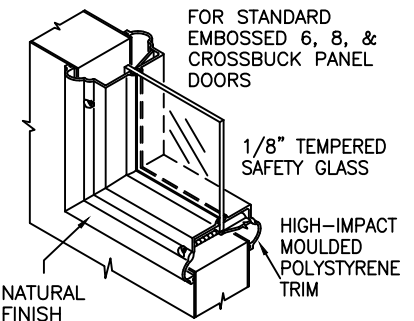

Glazing System
FOR NON-FIRE RATED EMBOSSED DOORS

CecoDoor DOOR ACCESSORIES

(FOR 1-3/4" DOORS)

ASSA ABLOY (Conversion: 1" = 25.4 mm, e.g., 1-3/4" = 44.45 mm)

DRAWN BY _____	DATE _____			
CHK'D BY _____	DATE _____			
SHT _____	CONTRACT NO. _____	ISSUE DATE _____	REVISIONS _____	BY _____
OF _____