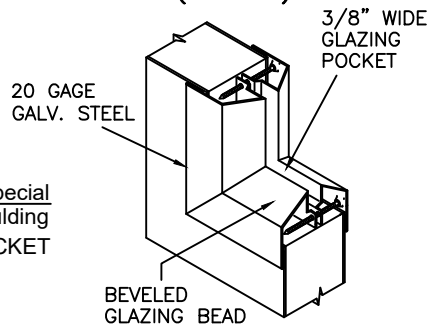

BULLNOSE
4783-1/4" ALUMINUM (screwed on)
(1-3/4" thick double acting doors only)

LOUVERS

4684 (FLUSH)
FOR MEDALLION DOORS (ONLY)

4634 (FLUSH)

FLDL (ADJUSTABLE)

4634 (FIXED SLAT)

GLASS LITE TRIM KITS (G, V, N & FG)

SlimTrim (Applied)

SlimTrim (Applied) Thick Glass

TYPE 1 (Applied) FOR HURRICANE APPLICATIONS
TYPE 2 (Applied) FOR HURRICANE APPLICATIONS

Steel Multi-Lite (Applied)

Special Loose Moulding
*= POCKET
For Stainless Steel Doors (Only)

(FOR 1-3/4" DOORS)

ASSA ABLOY (Conversion: 1" = 25.4 mm, e.g., 1-3/4" = 44.45 mm)

DRAWN BY _____	DATE _____			
CHK'D BY _____	DATE _____			
SHT _____	CONTRACT NO. _____	ISSUE DATE _____	REVISIONS _____	BY _____
OF _____				