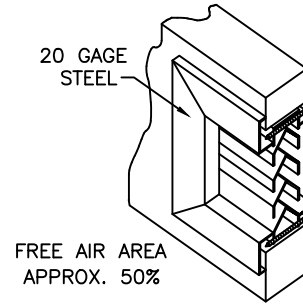

BULLNOSE
4783-1/4" ALUMINUM (screwed on)
(1-3/4" thick double acting doors only)

LOUVERS

4684 (FLUSH)
FOR MEDALLION DOORS (ONLY)

4634 (FLUSH)

FLDL (ADJUSTABLE)

4634 (FIXED SLAT)

GLASS LITE TRIM KITS (G, V, N & FG)