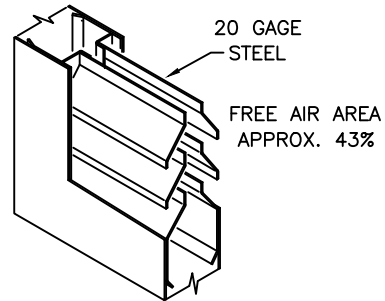

ASTRAGALS

4441
OVERLAPPING ASTRAGAL
FOR 1-3/4" THICK DOORS

4471
OVERLAPPING ASTRAGAL

FLAT PLATE ASTRAGAL
4491 PLAIN STEEL (welded on)
(Medallion & ThruLite Doors only)
4481 STAINLESS STEEL (shipped loose)
(Stainless steel doors only)

BULLNOSE
4783-1/4" ALUMINUM (screwed on)
(1-3/4" thick double acting doors only)

LOUVERS

4684 (FLUSH)
FOR MEDALLION DOORS (ONLY)

4634 (FLUSH)

FLDL (ADJUSTABLE)

4634 (FIXED SLAT)

GLASS LITE TRIM KITS (G, V, N & FG)