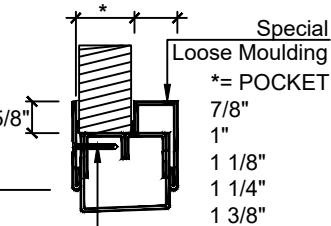

SlimTrim (Applied)

SlimTrim (Applied) Thick Glass

TYPE 1 (Applied) FOR HURRICANE APPLICATIONS
TYPE 2 (Applied) FOR HURRICANE APPLICATIONS

Steel Multi-Lite (Applied)

Special Loose Moulding
*= POCKET
For Stainless Steel Doors (Only)

(FOR 1-3/4" DOORS)

ASSA ABLOY (Conversion: 1" = 25.4 mm, e.g., 1-3/4" = 44.45 mm)

DRAWN BY _____	DATE _____			
CHK'D BY _____	DATE _____			
SHT _____	CONTRACT NO. _____	ISSUE DATE _____	REVISIONS _____	BY _____
OF _____				