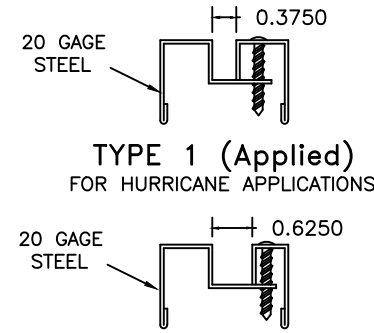

TYPE 1 (Applied) FOR HURRICANE APPLICATIONS
TYPE 2 (Applied) FOR HURRICANE APPLICATIONS