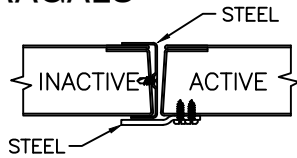

ASTRAGALS

4441
OVERLAPPING ASTRAGAL
FOR 1-3/4" THICK DOORS

4471
OVERLAPPING ASTRAGAL

FLAT PLATE ASTRAGAL
4491 PLAIN STEEL (welded on)
(Medallion & ThruLite Doors only)
4481 STAINLESS STEEL (shipped loose)
(Stainless steel doors only)

BULLNOSE
4783-1/4" ALUMINUM (screwed on)
(1-3/4" thick double acting doors only)

LOUVERS

4684 (FLUSH)
FOR MEDALLION DOORS (ONLY)

4634 (FLUSH)

FLDL (ADJUSTABLE)

4634 (FIXED SLAT)

GLASS LITE TRIM KITS (G, V, N & FG)