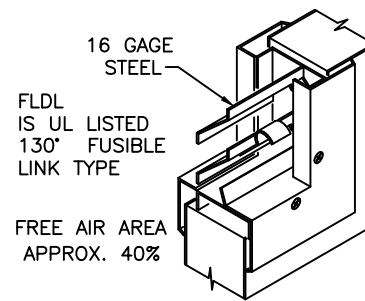

BULLNOSE
4783-1/4" ALUMINUM (screwed on)
(1-3/4" thick double acting doors only)

LOUVERS

4684 (FLUSH)
FOR MEDALLION DOORS (ONLY)

4634 (FLUSH)

FLDL (ADJUSTABLE)

4634 (FIXED SLAT)

GLASS LITE TRIM KITS (G, V, N & FG)