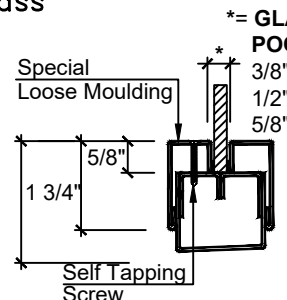

Stainless Steel Glazing Trim
FOR STAINLESS STEEL DOORS (ONLY)