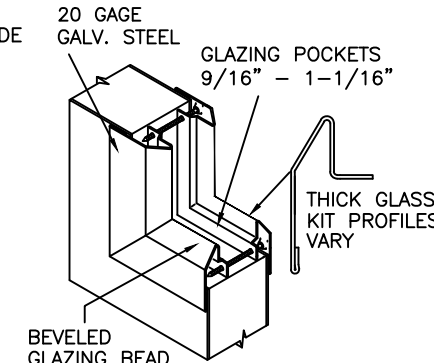

BULLNOSE
4783-1/4" ALUMINUM (screwed on)
(1-3/4" thick double acting doors only)

LOUVERS

4684 (FLUSH)
FOR MEDALLION DOORS (ONLY)

4634 (FLUSH)

FLDL (ADJUSTABLE)

4634 (FIXED SLAT)

GLASS LITE TRIM KITS (G, V, N & FG)

SlimTrim (Applied)

SlimTrim (Applied) Thick Glass

TYPE 1 (Applied) FOR HURRICANE APPLICATIONS
TYPE 2 (Applied) FOR HURRICANE APPLICATIONS

Steel Multi-Lite (Applied)

Special Loose Moulding
*= POCKET
For Stainless Steel Doors (Only)

(FOR 1-3/4" DOORS)

ASSA ABLOY (Conversion: 1" = 25.4 mm, e.g., 1-3/4" = 44.45 mm)

DRAWN BY _____	DATE _____			
CHK'D BY _____	DATE _____			
SHT _____	CONTRACT NO. _____	ISSUE DATE _____	REVISIONS _____	BY _____
OF _____				