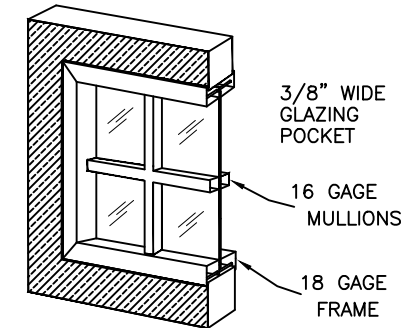

BULLNOSE
4783-1/4" ALUMINUM (screwed on)
(1-3/4" thick double acting doors only)

LOUVERS

4684 (FLUSH)
FOR MEDALLION DOORS (ONLY)

4634 (FLUSH)

FLDL (ADJUSTABLE)

4634 (FIXED SLAT)

GLASS LITE TRIM KITS (G, V, N & FG)

SlimTrim (Applied)

SlimTrim (Applied) Thick Glass

TYPE 1 (Applied) FOR HURRICANE APPLICATIONS
TYPE 2 (Applied) FOR HURRICANE APPLICATIONS

Steel Multi-Lite (Applied)

Special Loose Moulding
*= POCKET
For Stainless Steel Doors (Only)