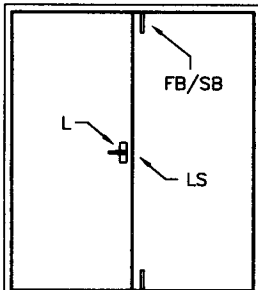

Ceco Technical Architectural Data

SIZE LIMITS - WH LABELED POLYURETHANE CORE FIRE DOOR SINGLE POINT LATCH

①

HOURLY RATING	FACE GAGE	MAX WIDTH	MAX HEIGHT
1/3, 3/4, 1-1/2	14, 16, 18, 20	4'-0"	8'-0"
3	14, 16, 18	4'-0"	8'-0"

SINGLE SWING DOORS

②

HOURLY RATING	FACE GAGE	MAX WIDTH	MAX HEIGHT	ASTRAGAL INFO
1/3, 3/4, 1-1/2	16, 18, 20	8'-0"	8'-0"	OPTIONAL
3	16, 18	8'-0"	8'-0"	REQUIRED

PAIR OF DOORS

③

HOURLY RATING	FACE GAGE	MAX WIDTH	MAX HEIGHT
1/3, 3/4, 1-1/2	14, 16, 18, 20	(2) 4'-0"	8'-0"
3	14, 16, 18	(2) 4'-0"	8'-0"

PAIR OF DOORS WITH HOLLOW METAL MULLION

LEGEND:

L = LATCH, SINGLE POINT

LS = LATCH STRIKE

FB/SB = FLUSH BOLT or SURFACE BOLT

FM/RM = FIXED or REMOVABLE MULLION