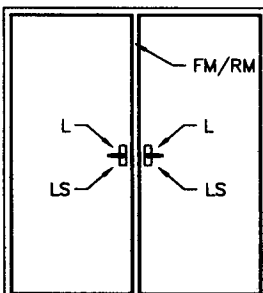

Ceco Technical Architectural Data

SIZE LIMITS - WH LABELED POLYURETHANE CORE FIRE DOOR SINGLE POINT LATCH

①

HOURLY RATING	FACE GAGE	MAX WIDTH	MAX HEIGHT
1/3, 3/4, 1-1/2	14, 16, 18, 20	4'-0"	8'-0"
3	14, 16, 18	4'-0"	8'-0"

SINGLE SWING DOORS

②

HOURLY RATING	FACE GAGE	MAX WIDTH	MAX HEIGHT	ASTRAGAL INFO
1/3, 3/4, 1-1/2	16, 18, 20	8'-0"	8'-0"	OPTIONAL
3	16, 18	8'-0"	8'-0"	REQUIRED

PAIR OF DOORS

③

HOURLY RATING	FACE GAGE	MAX WIDTH	MAX HEIGHT
1/3, 3/4, 1-1/2	14, 16, 18, 20	(2) 4'-0"	8'-0"
3	14, 16, 18	(2) 4'-0"	8'-0"

PAIR OF DOORS WITH HOLLOW METAL MULLION

LEGEND:

L = LATCH, SINGLE POINT

LS = LATCH STRIKE

FB/SB = FLUSH BOLT or SURFACE BOLT

FM/RM = FIXED or REMOVABLE MULLION