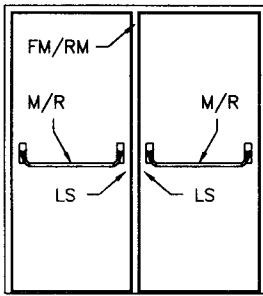

Ceco Distributor Technical Data

SIZE LIMITS – UL LABELED POLYURETHANE CORE FIRE DOOR FIRE EXIT HARDWARE

④

HOURLY RATING	FACE GAGE	MAX WIDTH	MAX HEIGHT
1/3, 3/4, 1-1/2	14, 16, 18, 20	4'-0"	8'-0"
		3"-6"	7'-0"
3	14, 16, 18	4'-0"	8'-0"

SINGLE SWING DOORS

⑤

HOURLY RATING	FACE GAGE	MAX WIDTH	MAX HEIGHT
1/3, 3/4, 1-1/2	14, 16, 18, 20	(2) 4'-0"	8'-0"
3	14, 16, 18	(2) 4'-0"	8'-0"

PAIR OF DOORS WITH HOLLOW METAL OR HARDWARE MULLION

⑥

HOURLY RATING	FACE GAGE	MAX WIDTH	MAX HEIGHT	ASTRAGAL INFO
1/3, 3/4, 1-1/2	16, 18	8'-0"	9'-0"	OPTIONAL
	20	8'-0"	8'-0"	OPTIONAL
3	16, 18	8'-0"	8'-0"	REQUIRED

PAIR OF DOORS WITH 3 POINT LATCHING

⑦

SWING TYPE	HOURLY RATING	FACE GAGE	MAX WIDTH	MAX HEIGHT	ASTRAGAL INFO
DBL. EGRESS	1/3, 3/4, 1-1/2	16, 18	8'-0"	9'-0"	OPTIONAL
DBL. EGRESS	3	16, 18	8'-0"	7'-2"	REQUIRED
STANDARD	1/3, 3/4, 1-1/2	16, 18	8'-0"	9'-0"	NOT ALLOWED

PAIR OF DOORS WITH 4 POINT LATCHING

LEGEND:

- M = MORTISE FEH
- R = RIM FEH
- LS = LATCH STRIKE
- FM/RM = FIXED OR REMOVABLE MULLION

- FB/SB = FLUSH OR SURFACE BOLT
- VR = VERTICAL ROD FEH