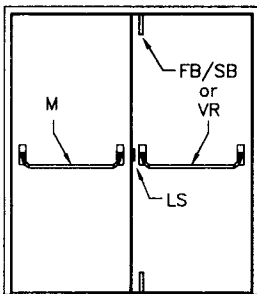

Ceco Distributor Technical Data

SIZE LIMITS – UL LABELED POLYURETHANE CORE FIRE DOOR FIRE EXIT HARDWARE

④

HOURLY RATING	FACE GAGE	MAX WIDTH	MAX HEIGHT
1/3, 3/4, 1-1/2	14, 16, 18, 20	4'-0"	8'-0"
		3"-6"	7'-0"
3	14, 16, 18	4'-0"	8'-0"

SINGLE SWING DOORS

⑤

HOURLY RATING	FACE GAGE	MAX WIDTH	MAX HEIGHT
1/3, 3/4, 1-1/2	14, 16, 18, 20	(2) 4'-0"	8'-0"
3	14, 16, 18	(2) 4'-0"	8'-0"

PAIR OF DOORS WITH HOLLOW METAL OR HARDWARE MULLION

⑥

HOURLY RATING	FACE GAGE	MAX WIDTH	MAX HEIGHT	ASTRAGAL INFO
1/3, 3/4, 1-1/2	16, 18	8'-0"	9'-0"	OPTIONAL
	20	8'-0"	8'-0"	OPTIONAL
3	16, 18	8'-0"	8'-0"	REQUIRED

PAIR OF DOORS WITH 3 POINT LATCHING

⑦

SWING TYPE	HOURLY RATING	FACE GAGE	MAX WIDTH	MAX HEIGHT	ASTRAGAL INFO
DBL. EGRESS	1/3, 3/4, 1-1/2	16, 18	8'-0"	9'-0"	OPTIONAL
DBL. EGRESS	3	16, 18	8'-0"	7'-2"	REQUIRED
STANDARD	1/3, 3/4, 1-1/2	16, 18	8'-0"	9'-0"	NOT ALLOWED

PAIR OF DOORS WITH 4 POINT LATCHING

LEGEND:

- M = MORTISE FEH
- R = RIM FEH
- LS = LATCH STRIKE
- FM/RM = FIXED OR REMOVABLE MULLION

- FB/SB = FLUSH OR SURFACE BOLT
- VR = VERTICAL ROD FEH