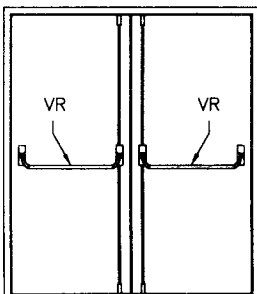

Ceco Distributor Technical Data

SIZE LIMITS – UL LABELED POLYURETHANE CORE FIRE DOOR FIRE EXIT HARDWARE

④

HOURLY RATING	FACE GAGE	MAX WIDTH	MAX HEIGHT
1/3, 3/4, 1-1/2	14, 16, 18, 20	4'-0"	8'-0"
		3"-6"	7'-0"
3	14, 16, 18	4'-0"	8'-0"

SINGLE SWING DOORS

⑤

HOURLY RATING	FACE GAGE	MAX WIDTH	MAX HEIGHT
1/3, 3/4, 1-1/2	14, 16, 18, 20	(2) 4'-0"	8'-0"
3	14, 16, 18	(2) 4'-0"	8'-0"

PAIR OF DOORS WITH HOLLOW METAL OR HARDWARE MULLION

⑥

HOURLY RATING	FACE GAGE	MAX WIDTH	MAX HEIGHT	ASTRAGAL INFO
1/3, 3/4, 1-1/2	16, 18	8'-0"	9'-0"	OPTIONAL
	20	8'-0"	8'-0"	OPTIONAL
3	16, 18	8'-0"	8'-0"	REQUIRED

PAIR OF DOORS WITH 3 POINT LATCHING

⑦

SWING TYPE	HOURLY RATING	FACE GAGE	MAX WIDTH	MAX HEIGHT	ASTRAGAL INFO
DBL. EGRESS	1/3, 3/4, 1-1/2	16, 18	8'-0"	9'-0"	OPTIONAL
DBL. EGRESS	3	16, 18	8'-0"	7'-2"	REQUIRED
STANDARD	1/3, 3/4, 1-1/2	16, 18	8'-0"	9'-0"	NOT ALLOWED