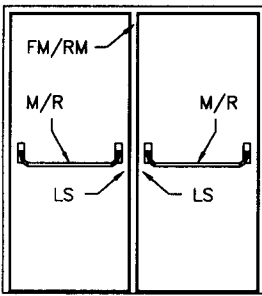

Ceco Distributor Technical Data

SIZE LIMITS - WH LABELED SOLID CORE FIRE DOOR FIRE EXIT HARDWARE

④

HOURLY RATING	FACE GAGE	MAX WIDTH	MAX HEIGHT
1/3, 3/4, 1-1/2, 3	20	4'-0"	8'-0"
	16, 18	4'-0"	9'-0"

SINGLE SWING DOORS

⑤

HOURLY RATING	FACE GAGE	MAX WIDTH	MAX HEIGHT
1/3, 3/4, 1-1/2, 3	20	(2) 4'-0"	8'-0"
	16, 18	(2) 4'-0"	9'-0"

PAIR OF DOORS WITH HOLLOW METAL OR HARDWARE MULLION

⑥

HOURLY RATING	FACE GAGE	MAX WIDTH	MAX HEIGHT	ASTRAGAL INFO
1/3, 3/4, 1-1/2	20	8'-0"	8'-0"	REQUIRED
	16, 18	8'-0"	9'-0"	REQUIRED
3	20	7'-4"	7'-2"	REQUIRED
	16, 18	7'-4"	9'-0"	REQUIRED

PAIR OF DOORS WITH 3 POINT LATCHING

⑦

HOURLY RATING	FACE GAGE	MAX WIDTH	MAX HEIGHT	ASTRAGAL INFO
1/3, 3/4, 1-1/2,	16, 18	8'-0"	9'-0"	NOT ALLOWED
	20	8'-0"	8'-0"	NOT ALLOWED

PAIR OF DOORS WITH 4 POINT LATCHING

LEGEND:

- M = MORTISE FEH
- R = RIM FEH
- LS = LATCH STRIKE
- FM/RM = FIXED OR REMOVABLE MULLION

- FB/SB = FLUSH OR SURFACE BOLT
- VR = VERTICAL ROD FEH

1/3 HOUR INCLUDES BOTH WITH & WITHOUT HOSE STREAM