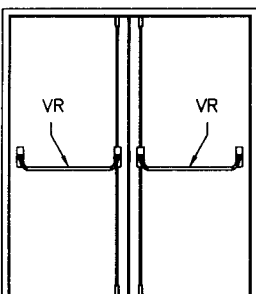

Ceco Distributor Technical Data

SIZE LIMITS - WH LABELED SOLID CORE FIRE DOOR FIRE EXIT HARDWARE

④

HOURLY RATING	FACE GAGE	MAX WIDTH	MAX HEIGHT
1/3, 3/4, 1-1/2, 3	20	4'-0"	8'-0"
	16, 18	4'-0"	9'-0"

SINGLE SWING DOORS

⑤

HOURLY RATING	FACE GAGE	MAX WIDTH	MAX HEIGHT
1/3, 3/4, 1-1/2, 3	20	(2) 4'-0"	8'-0"
	16, 18	(2) 4'-0"	9'-0"

PAIR OF DOORS WITH HOLLOW METAL OR HARDWARE MULLION

⑥

HOURLY RATING	FACE GAGE	MAX WIDTH	MAX HEIGHT	ASTRAGAL INFO
1/3, 3/4, 1-1/2	20	8'-0"	8'-0"	REQUIRED
	16, 18	8'-0"	9'-0"	REQUIRED
3	20	7'-4"	7'-2"	REQUIRED
	16, 18	7'-4"	9'-0"	REQUIRED

PAIR OF DOORS WITH 3 POINT LATCHING

⑦

HOURLY RATING	FACE GAGE	MAX WIDTH	MAX HEIGHT	ASTRAGAL INFO
1/3, 3/4, 1-1/2,	16, 18	8'-0"	9'-0"	NOT ALLOWED
	20	8'-0"	8'-0"	NOT ALLOWED

PAIR OF DOORS WITH 4 POINT LATCHING