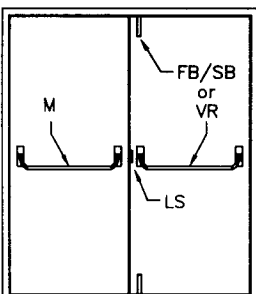

Ceco Distributor Technical Data

SIZE LIMITS - WH LABELED SOLID CORE FIRE DOOR FIRE EXIT HARDWARE

④

HOURLY RATING	FACE GAGE	MAX WIDTH	MAX HEIGHT
1/3, 3/4, 1-1/2, 3	20	4'-0"	8'-0"
	16, 18	4'-0"	9'-0"

SINGLE SWING DOORS

⑤

HOURLY RATING	FACE GAGE	MAX WIDTH	MAX HEIGHT
1/3, 3/4, 1-1/2, 3	20	(2) 4'-0"	8'-0"
	16, 18	(2) 4'-0"	9'-0"

PAIR OF DOORS WITH HOLLOW METAL OR HARDWARE MULLION

⑥

HOURLY RATING	FACE GAGE	MAX WIDTH	MAX HEIGHT	ASTRAGAL INFO
1/3, 3/4, 1-1/2	20	8'-0"	8'-0"	REQUIRED
	16, 18	8'-0"	9'-0"	REQUIRED
3	20	7'-4"	7'-2"	REQUIRED
	16, 18	7'-4"	9'-0"	REQUIRED

PAIR OF DOORS WITH 3 POINT LATCHING

⑦

HOURLY RATING	FACE GAGE	MAX WIDTH	MAX HEIGHT	ASTRAGAL INFO
1/3, 3/4, 1-1/2,	16, 18	8'-0"	9'-0"	NOT ALLOWED
	20	8'-0"	8'-0"	NOT ALLOWED

PAIR OF DOORS WITH 4 POINT LATCHING

LEGEND:

- M = MORTISE FEH
- R = RIM FEH
- LS = LATCH STRIKE
- FM/RM = FIXED OR REMOVABLE MULLION

- FB/SB = FLUSH OR SURFACE BOLT
- VR = VERTICAL ROD FEH

1/3 HOUR INCLUDES BOTH WITH & WITHOUT HOSE STREAM