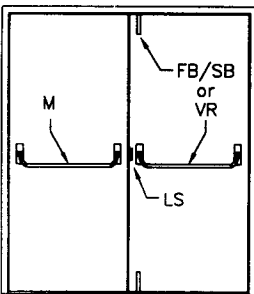

### SIZE LIMITS - UL LABELED SOLID CORE FIRE DOOR FIRE EXIT HARDWARE

④

HOURLY RATING	FACE GAGE	UL10b		UBC 7-2	
		MAX WIDTH	MAX HEIGHT	MAX WIDTH	MAX HEIGHT
1/3, 3/4, 1-1/2, 3	20	4'-0"	8'-0"	4'-0"	8'-0"
	16, 18	4'-0"	9'-0"	4'-0"	9'-0"

SINGLE SWING DOORS

⑤

HOURLY RATING	FACE GAGE	UL10b		UBC 7-2	
		MAX WIDTH	MAX HEIGHT	MAX WIDTH	MAX HEIGHT
1/3, 3/4, 1-1/2, 3	20	(2) 4'-0"	8'-0"	(2) 4'-0"	8'-0"
	16, 18	(2) 4'-0"	9'-0"	(2) 4'-0"	9'-0"

PAIR OF DOORS WITH HOLLOW METAL OR HARDWARE MULLION

⑥

HOURLY RATING	FACE GAGE	UL10b		UBC 7-2		ASTRAGAL INFO
		MAX WIDTH	MAX HEIGHT	MAX WIDTH	MAX HEIGHT	
1/3, 3/4, 1-1/2	20	8'-0"	8'-0"	8'-0"	8'-0"	REQUIRED
	16, 18	8'-0"	9'-0"	8'-0"	9'-0"	REQUIRED
3	20	7'-4"	7'-2"	7'-4"	7'-2"	REQUIRED
	16, 18	7'-4"	9'-0"	7'-4"	9'-0"	REQUIRED

PAIR OF DOORS WITH 3 POINT LATCHING

⑦

HOURLY RATING	FACE GAGE	UL10b		UBC 7-2		ASTRAGAL INFO
		MAX WIDTH	MAX HEIGHT	MAX WIDTH	MAX HEIGHT	
1/3, 3/4, 1-1/2	16, 18	8'-0"	9'-0"	8'-0"	9'-0"	NOT ALLOWED
	20	8'-0"	8'-0"	8'-0"	8'-0"	NOT ALLOWED