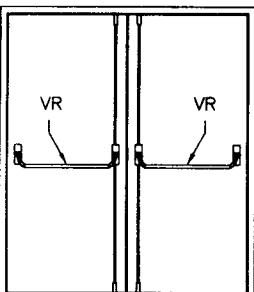

### SIZE LIMITS - UL LABELED SOLID CORE FIRE DOOR FIRE EXIT HARDWARE

④

HOURLY RATING	FACE GAGE	UL10b		UBC 7-2	
		MAX WIDTH	MAX HEIGHT	MAX WIDTH	MAX HEIGHT
1/3, 3/4, 1-1/2, 3	20	4'-0"	8'-0"	4'-0"	8'-0"
	16, 18	4'-0"	9'-0"	4'-0"	9'-0"

SINGLE SWING DOORS

⑤

HOURLY RATING	FACE GAGE	UL10b		UBC 7-2	
		MAX WIDTH	MAX HEIGHT	MAX WIDTH	MAX HEIGHT
1/3, 3/4, 1-1/2, 3	20	(2) 4'-0"	8'-0"	(2) 4'-0"	8'-0"
	16, 18	(2) 4'-0"	9'-0"	(2) 4'-0"	9'-0"

PAIR OF DOORS WITH HOLLOW METAL OR HARDWARE MULLION

⑥

HOURLY RATING	FACE GAGE	UL10b		UBC 7-2		ASTRAGAL INFO
		MAX WIDTH	MAX HEIGHT	MAX WIDTH	MAX HEIGHT	
1/3, 3/4, 1-1/2	20	8'-0"	8'-0"	8'-0"	8'-0"	REQUIRED
	16, 18	8'-0"	9'-0"	8'-0"	9'-0"	REQUIRED
3	20	7'-4"	7'-2"	7'-4"	7'-2"	REQUIRED
	16, 18	7'-4"	9'-0"	7'-4"	9'-0"	REQUIRED

PAIR OF DOORS WITH 3 POINT LATCHING

⑦

HOURLY RATING	FACE GAGE	UL10b		UBC 7-2		ASTRAGAL INFO
		MAX WIDTH	MAX HEIGHT	MAX WIDTH	MAX HEIGHT	
1/3, 3/4, 1-1/2	16, 18	8'-0"	9'-0"	8'-0"	9'-0"	NOT ALLOWED
	20	8'-0"	8'-0"	8'-0"	8'-0"	NOT ALLOWED