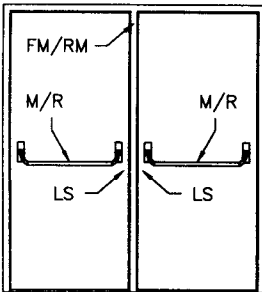

### SIZE LIMITS - UL LABELED SOLID CORE FIRE DOOR FIRE EXIT HARDWARE

④

HOURLY RATING	FACE GAGE	UL10b		UBC 7-2	
		MAX WIDTH	MAX HEIGHT	MAX WIDTH	MAX HEIGHT
1/3, 3/4, 1-1/2, 3	20	4'-0"	8'-0"	4'-0"	8'-0"
	16, 18	4'-0"	9'-0"	4'-0"	9'-0"

SINGLE SWING DOORS

⑤

HOURLY RATING	FACE GAGE	UL10b		UBC 7-2	
		MAX WIDTH	MAX HEIGHT	MAX WIDTH	MAX HEIGHT
1/3, 3/4, 1-1/2, 3	20	(2) 4'-0"	8'-0"	(2) 4'-0"	8'-0"
	16, 18	(2) 4'-0"	9'-0"	(2) 4'-0"	9'-0"

PAIR OF DOORS WITH HOLLOW METAL OR HARDWARE MULLION

⑥

HOURLY RATING	FACE GAGE	UL10b		UBC 7-2		ASTRAGAL INFO
		MAX WIDTH	MAX HEIGHT	MAX WIDTH	MAX HEIGHT	
1/3, 3/4, 1-1/2	20	8'-0"	8'-0"	8'-0"	8'-0"	REQUIRED
	16, 18	8'-0"	9'-0"	8'-0"	9'-0"	REQUIRED
3	20	7'-4"	7'-2"	7'-4"	7'-2"	REQUIRED
	16, 18	7'-4"	9'-0"	7'-4"	9'-0"	REQUIRED

PAIR OF DOORS WITH 3 POINT LATCHING

⑦

HOURLY RATING	FACE GAGE	UL10b		UBC 7-2		ASTRAGAL INFO
		MAX WIDTH	MAX HEIGHT	MAX WIDTH	MAX HEIGHT	
1/3, 3/4, 1-1/2	16, 18	8'-0"	9'-0"	8'-0"	9'-0"	NOT ALLOWED
	20	8'-0"	8'-0"	8'-0"	8'-0"	NOT ALLOWED