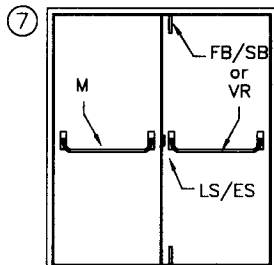

Ceco Distributor Technical Data

SIZE LIMITS - WH LABELED HONEYCOMB CORE FIRE DOOR FIRE EXIT HARDWARE

HOURLY RATING	FACE GAGE	MAX WIDTH	MAX HEIGHT
1/3, 3/4, 1-1/2	16, 18	4'-0"	9'-0"
	20	4'-0"	8'-0"
3	16, 18	4'-0"	9'-0"

SINGLE SWING DOORS

HOURLY RATING	FACE GAGE	MAX WIDTH	MAX HEIGHT
1/3, 3/4, 1-1/2	16, 18	(2) 4'-0"	9'-0"
	20	(2) 4'-0"	8'-0"
3	16, 18	(2) 4'-0"	9'-0"

PAIR OF DOORS WITH HOLLOW METAL OR HARDWARE MULLION

STRIKE TYPE	HOURLY RATING	FACE GAGE	MAX WIDTH	MAX HEIGHT	ASTRAGAL INFO
LS OR ES	1/3, 3/4, 1-1/2	16, 18	8'-0"	9'-0"	OPTIONAL
LS		20	8'-0"	8'-0"	OPTIONAL
ES	3	16, 18	6'-0"	7'-2"	REQUIRED
LS	3	16, 18	8'-0"	8'-0"	REQUIRED

PAIR OF DOORS WITH 3 POINT LATCHING

HOURLY RATING	FACE GAGE	MAX WIDTH	MAX HEIGHT	ASTRAGAL INFO
1/3, 3/4, 1-1/2	16, 18	8'-0"	9'-0"	OPTIONAL

PAIR OF DOORS WITH OPEN BACK STRIKE

SWING TYPE	HOURLY RATING	FACE GAGE	MAX WIDTH	MAX HEIGHT	ASTRAGAL INFO
STANDARD	1/3, 3/4, 1-1/2	16, 18	8'-0"	9'-0"	NOT ALLOWED
DBL. EGRESS			8'-0"	9'-0"	OPTIONAL
DBL. EGRESS	3		8'-0"	7'-2"	REQUIRED
STANDARD	1/3, 3/4, 1-1/2	20	8'-0"	8'-0"	NOT ALLOWED

PAIR OF DOORS WITH 4 POINT LATCHING

LEGEND:

M = MORTISE FEH
 R = RIM FEH
 LS = LATCH STRIKE
 FM/RM = FIXED or REMOVABLE MULLION

FB/SB = FLUSH or SURFACE BOLT
 VR = VERTICAL ROD FEH
 ES = ELECTRIC STRIKE
 OBS = OPEN BACK STRIKE