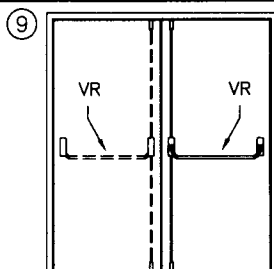

Ceco Distributor Technical Data

SIZE LIMITS - WH LABELED HONEYCOMB CORE FIRE DOOR FIRE EXIT HARDWARE

HOURLY RATING	FACE GAGE	MAX WIDTH	MAX HEIGHT
1/3, 3/4, 1-1/2	16, 18	4'-0"	9'-0"
	20	4'-0"	8'-0"
3	16, 18	4'-0"	9'-0"

SINGLE SWING DOORS

HOURLY RATING	FACE GAGE	MAX WIDTH	MAX HEIGHT
1/3, 3/4, 1-1/2	16, 18	(2) 4'-0"	9'-0"
	20	(2) 4'-0"	8'-0"
3	16, 18	(2) 4'-0"	9'-0"

PAIR OF DOORS WITH HOLLOW METAL OR HARDWARE MULLION

STRIKE TYPE	HOURLY RATING	FACE GAGE	MAX WIDTH	MAX HEIGHT	ASTRAGAL INFO
LS OR ES	1/3, 3/4, 1-1/2	16, 18	8'-0"	9'-0"	OPTIONAL
LS		20	8'-0"	8'-0"	OPTIONAL
ES	3	16, 18	6'-0"	7'-2"	REQUIRED
LS	3	16, 18	8'-0"	8'-0"	REQUIRED

PAIR OF DOORS WITH 3 POINT LATCHING

HOURLY RATING	FACE GAGE	MAX WIDTH	MAX HEIGHT	ASTRAGAL INFO
1/3, 3/4, 1-1/2	16, 18	8'-0"	9'-0"	OPTIONAL

PAIR OF DOORS WITH OPEN BACK STRIKE

SWING TYPE	HOURLY RATING	FACE GAGE	MAX WIDTH	MAX HEIGHT	ASTRAGAL INFO
STANDARD	1/3, 3/4, 1-1/2	16, 18	8'-0"	9'-0"	NOT ALLOWED
DBL. EGRESS			8'-0"	9'-0"	OPTIONAL
DBL. EGRESS	3		8'-0"	7'-2"	REQUIRED
STANDARD	1/3, 3/4, 1-1/2	20	8'-0"	8'-0"	NOT ALLOWED