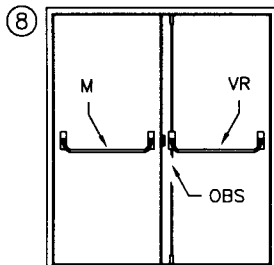

Ceco Distributor Technical Data

SIZE LIMITS - WH LABELED HONEYCOMB CORE FIRE DOOR FIRE EXIT HARDWARE

HOURLY RATING	FACE GAGE	MAX WIDTH	MAX HEIGHT
1/3, 3/4, 1-1/2	16, 18	4'-0"	9'-0"
	20	4'-0"	8'-0"
3	16, 18	4'-0"	9'-0"

SINGLE SWING DOORS

HOURLY RATING	FACE GAGE	MAX WIDTH	MAX HEIGHT
1/3, 3/4, 1-1/2	16, 18	(2) 4'-0"	9'-0"
	20	(2) 4'-0"	8'-0"
3	16, 18	(2) 4'-0"	9'-0"

PAIR OF DOORS WITH HOLLOW METAL OR HARDWARE MULLION

STRIKE TYPE	HOURLY RATING	FACE GAGE	MAX WIDTH	MAX HEIGHT	ASTRAGAL INFO
LS OR ES	1/3, 3/4, 1-1/2	16, 18	8'-0"	9'-0"	OPTIONAL
LS		20	8'-0"	8'-0"	OPTIONAL
ES	3	16, 18	6'-0"	7'-2"	REQUIRED
LS	3	16, 18	8'-0"	8'-0"	REQUIRED

PAIR OF DOORS WITH 3 POINT LATCHING

HOURLY RATING	FACE GAGE	MAX WIDTH	MAX HEIGHT	ASTRAGAL INFO
1/3, 3/4, 1-1/2	16, 18	8'-0"	9'-0"	OPTIONAL

PAIR OF DOORS WITH OPEN BACK STRIKE

SWING TYPE	HOURLY RATING	FACE GAGE	MAX WIDTH	MAX HEIGHT	ASTRAGAL INFO
STANDARD	1/3, 3/4, 1-1/2	16, 18	8'-0"	9'-0"	NOT ALLOWED
DBL. EGRESS			8'-0"	9'-0"	OPTIONAL
DBL. EGRESS	3		8'-0"	7'-2"	REQUIRED
STANDARD	1/3, 3/4, 1-1/2	20	8'-0"	8'-0"	NOT ALLOWED

PAIR OF DOORS WITH 4 POINT LATCHING

LEGEND:

M = MORTISE FEH
 R = RIM FEH
 LS = LATCH STRIKE
 FM/RM = FIXED or REMOVABLE MULLION

FB/SB = FLUSH or SURFACE BOLT
 VR = VERTICAL ROD FEH
 ES = ELECTRIC STRIKE
 OBS = OPEN BACK STRIKE