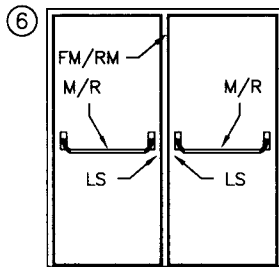

Ceco Distributor Technical Data

SIZE LIMITS - WH LABELED HONEYCOMB CORE FIRE DOOR FIRE EXIT HARDWARE

HOURLY RATING	FACE GAGE	MAX WIDTH	MAX HEIGHT
1/3, 3/4, 1-1/2	16, 18	4'-0"	9'-0"
	20	4'-0"	8'-0"
3	16, 18	4'-0"	9'-0"

SINGLE SWING DOORS

HOURLY RATING	FACE GAGE	MAX WIDTH	MAX HEIGHT
1/3, 3/4, 1-1/2	16, 18	(2) 4'-0"	9'-0"
	20	(2) 4'-0"	8'-0"
3	16, 18	(2) 4'-0"	9'-0"

PAIR OF DOORS WITH HOLLOW METAL OR HARDWARE MULLION

STRIKE TYPE	HOURLY RATING	FACE GAGE	MAX WIDTH	MAX HEIGHT	ASTRAGAL INFO
LS OR ES	1/3, 3/4, 1-1/2	16, 18	8'-0"	9'-0"	OPTIONAL
LS		20	8'-0"	8'-0"	OPTIONAL
ES	3	16, 18	6'-0"	7'-2"	REQUIRED
LS	3	16, 18	8'-0"	8'-0"	REQUIRED

PAIR OF DOORS WITH 3 POINT LATCHING

HOURLY RATING	FACE GAGE	MAX WIDTH	MAX HEIGHT	ASTRAGAL INFO
1/3, 3/4, 1-1/2	16, 18	8'-0"	9'-0"	OPTIONAL

PAIR OF DOORS WITH OPEN BACK STRIKE

SWING TYPE	HOURLY RATING	FACE GAGE	MAX WIDTH	MAX HEIGHT	ASTRAGAL INFO
STANDARD	1/3, 3/4, 1-1/2	16, 18	8'-0"	9'-0"	NOT ALLOWED
DBL. EGRESS			8'-0"	9'-0"	OPTIONAL
DBL. EGRESS	3		8'-0"	7'-2"	REQUIRED
STANDARD	1/3, 3/4, 1-1/2	20	8'-0"	8'-0"	NOT ALLOWED

PAIR OF DOORS WITH 4 POINT LATCHING

LEGEND:

M = MORTISE FEH
 R = RIM FEH
 LS = LATCH STRIKE
 FM/RM = FIXED or REMOVABLE MULLION

FB/SB = FLUSH or SURFACE BOLT
 VR = VERTICAL ROD FEH
 ES = ELECTRIC STRIKE
 OBS = OPEN BACK STRIKE