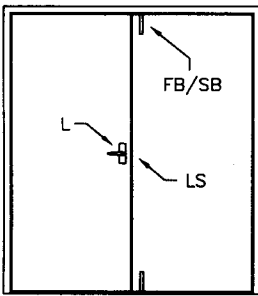

### SIZE LIMITS - WH LABELED HONEYCOMB CORE FIRE DOOR SINGLE POINT LATCH

①

HOURLY RATING	FACE GAGE	MAX WIDTH	MAX HEIGHT
1/3, 3/4, 1-1/2	16, 18	4'-0"	9'-0"
	20	4'-0"	8'-0"
3	16, 18	4'-0"	9'-0"

#### SINGLE SWING DOORS

②

HOURLY RATING	FACE GAGE	MAX WIDTH	MAX HEIGHT	ASTRAGAL INFO
1/3, 3/4, 1-1/2	16, 18	8'-0"	9'-0"	OPTIONAL
	20	8'-0"	8'-0"	REQUIRED
3	16, 18	8'-0"	8'-0"	REQUIRED