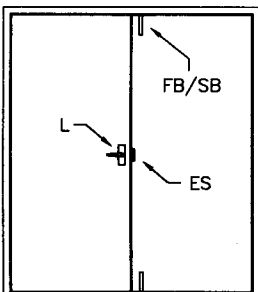

### SIZE LIMITS - WH LABELED HONEYCOMB CORE FIRE DOOR SINGLE POINT LATCH

①

HOURLY RATING	FACE GAGE	MAX WIDTH	MAX HEIGHT
1/3, 3/4, 1-1/2	16, 18	4'-0"	9'-0"
	20	4'-0"	8'-0"
3	16, 18	4'-0"	9'-0"

#### SINGLE SWING DOORS

②

HOURLY RATING	FACE GAGE	MAX WIDTH	MAX HEIGHT	ASTRAGAL INFO
1/3, 3/4, 1-1/2	16, 18	8'-0"	9'-0"	OPTIONAL
	20	8'-0"	8'-0"	REQUIRED
3	16, 18	8'-0"	8'-0"	REQUIRED

#### PAIR OF DOORS

③

HOURLY RATING	FACE GAGE	MAX WIDTH	MAX HEIGHT	ASTRAGAL INFO
1/3, 3/4, 1-1/2	16, 18	8'-0"	9'-0"	OPTIONAL
	20	6'-0"	7'-2"	REQUIRED
3	16, 18	6'-0"	7'-2"	REQUIRED

#### PAIR OF DOORS WITH ELECTRIC STRIKE

④

HOURLY RATING	FACE GAGE	MAX WIDTH	MAX HEIGHT
1/3, 3/4, 1-1/2	16, 18	(2) 4'-0"	9'-0"
	20	(2) 4'-0"	8'-0"
3	16, 18	(2) 4'-0"	9'-0"