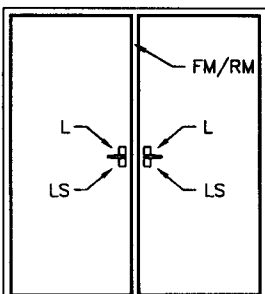

#### PAIR OF DOORS

③

HOURLY RATING	FACE GAGE	MAX WIDTH	MAX HEIGHT	ASTRAGAL INFO
1/3, 3/4, 1-1/2	16, 18	8'-0"	9'-0"	OPTIONAL
	20	6'-0"	7'-2"	REQUIRED
3	16, 18	6'-0"	7'-2"	REQUIRED

#### PAIR OF DOORS WITH ELECTRIC STRIKE

④

HOURLY RATING	FACE GAGE	MAX WIDTH	MAX HEIGHT
1/3, 3/4, 1-1/2	16, 18	(2) 4'-0"	9'-0"
	20	(2) 4'-0"	8'-0"
3	16, 18	(2) 4'-0"	9'-0"

#### PAIR OF DOORS WITH HOLLOW METAL MULLION

**LEGEND:**

L = LATCH, SINGLE POINT  
 LS = LATCH STRIKE  
 FB/SB = FLUSH BOLT or SURFACE BOLT

ES = ELECTRIC STRIKE  
 FM/RM = FIXED or REMOVABLE MULLION

**CAUTION:**