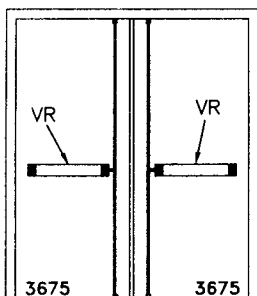

## Ceco Distributor Technical Data

SIZE LIMITS - WH LABELED  
HONEYCOMB CORE FIRE DOOR  
W/ADAMS RITE "INSET" F.E.H.

①

HOURLY RATING	FACE GAGE	UL10b	
		MAX WIDTH	MAX HEIGHT
1/3, 3/4, 1-1/2	16, 18	4'-0"	9'-0"
	20	3'-4"	7'-2"
3	16, 18	4'-0"	9'-0"

### SINGLE SWING DOORS

②

HOURLY RATING	FACE GAGE	UL10b	
		MAX WIDTH	MAX HEIGHT
1/3, 3/4, 1-1/2	16, 18	8'-0"	9'-0"

STD. SWING (SHOWN) - NO ASTRAGAL PERMITTED

DBL. EGRESS (NOT SHOWN) - ASTRAGAL OPTIONAL

(1) HEAT ACTIVATED SPRING LOADED FIRE BOLT ASSEMBLY IS REQUIRED

### PAIR OF DOORS WITH 2 POINT LATCHING

③

STRIKE TYPE	HOURLY RATING	FACE GAGE	UL10b		ASTRAGAL INFO
			MAX WIDTH	MAX HEIGHT	
LS OR ES	1/3, 3/4, 1-1/2	16, 18	8'-0"	9'-0"	OPTIONAL
ES	3	16, 18	6'-0"	7'-2"	REQUIRED
LS	3	16, 18	8'-0"	8'-0"	REQUIRED

### PAIR OF DOORS WITH 3 POINT LATCHING

④

HOURLY RATING	FACE GAGE	UL10b	
		MAX WIDTH	MAX HEIGHT
1/3, 3/4, 1-1/2	16, 18	8'-0"	9'-0"

STD. SWING - NO ASTRAGAL PERMITTED

DBL. EGRESS - ASTRAGAL OPTIONAL