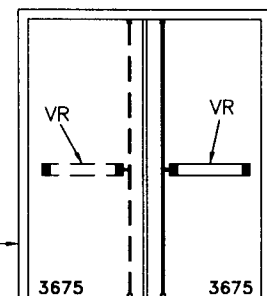

## Ceco Distributor Technical Data

SIZE LIMITS - WH LABELED  
HONEYCOMB CORE FIRE DOOR  
W/ADAMS RITE "INSET" F.E.H.

①

HOURLY RATING	FACE GAGE	UL10b	
		MAX WIDTH	MAX HEIGHT
1/3, 3/4, 1-1/2	16, 18	4'-0"	9'-0"
	20	3'-4"	7'-2"
3	16, 18	4'-0"	9'-0"

### PAIR OF DOORS WITH 2 POINT LATCHING

③

STRIKE TYPE	HOURLY RATING	FACE GAGE	UL10b		ASTRAGAL INFO
			MAX WIDTH	MAX HEIGHT	
LS OR ES	1/3, 3/4, 1-1/2	16, 18	8'-0"	9'-0"	OPTIONAL
ES	3	16, 18	6'-0"	7'-2"	REQUIRED
LS	3	16, 18	8'-0"	8'-0"	REQUIRED

### PAIR OF DOORS WITH 3 POINT LATCHING

④

HOURLY RATING	FACE GAGE	UL10b	
		MAX WIDTH	MAX HEIGHT
1/3, 3/4, 1-1/2	16, 18	8'-0"	9'-0"

STD. SWING - NO ASTRAGAL PERMITTED

DBL. EGRESS - ASTRAGAL OPTIONAL

### PAIR OF DOORS WITH 4 POINT LATCHING

**LEGEND**

- M = MORTISE F.E.H.
- VR = VERTICAL ROD F.E.H.
- TRO = TOP ROD ONLY
- ES = ELECTRIC STRIKE
- LS = LATCH STRIKE