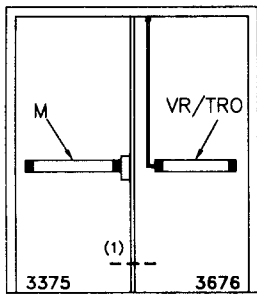

## Ceco Distributor Technical Data

SIZE LIMITS - WH LABELED  
HONEYCOMB CORE FIRE DOOR  
W/ADAMS RITE "INSET" F.E.H.

①

HOURLY RATING	FACE GAGE	UL10b	
		MAX WIDTH	MAX HEIGHT
1/3, 3/4, 1-1/2	16, 18	4'-0"	9'-0"
	20	3'-4"	7'-2"
3	16, 18	4'-0"	9'-0"

### SINGLE SWING DOORS

②

HOURLY RATING	FACE GAGE	UL10b	
		MAX WIDTH	MAX HEIGHT
1/3, 3/4, 1-1/2	16, 18	8'-0"	9'-0"

STD. SWING (SHOWN) - NO ASTRAGAL PERMITTED

DBL. EGRESS (NOT SHOWN) - ASTRAGAL OPTIONAL

(1) HEAT ACTIVATED SPRING LOADED FIRE BOLT ASSEMBLY IS REQUIRED

### PAIR OF DOORS WITH 2 POINT LATCHING

③

STRIKE TYPE	HOURLY RATING	FACE GAGE	UL10b		ASTRAGAL INFO
			MAX WIDTH	MAX HEIGHT	
LS OR ES	1/3, 3/4, 1-1/2	16, 18	8'-0"	9'-0"	OPTIONAL
ES	3	16, 18	6'-0"	7'-2"	REQUIRED
LS	3	16, 18	8'-0"	8'-0"	REQUIRED

### PAIR OF DOORS WITH 3 POINT LATCHING

④

HOURLY RATING	FACE GAGE	UL10b	
		MAX WIDTH	MAX HEIGHT
1/3, 3/4, 1-1/2	16, 18	8'-0"	9'-0"

STD. SWING - NO ASTRAGAL PERMITTED

DBL. EGRESS - ASTRAGAL OPTIONAL