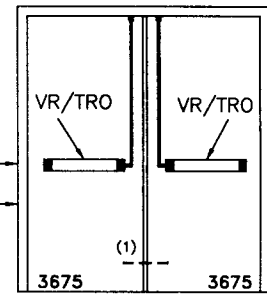

## Ceco Distributor Technical Data

SIZE LIMITS - WH LABELED  
HONEYCOMB CORE FIRE DOOR  
W/ADAMS RITE "INSET" F.E.H.

①

HOURLY RATING	FACE GAGE	UL10b	
		MAX WIDTH	MAX HEIGHT
1/3, 3/4, 1-1/2	16, 18	4'-0"	9'-0"
	20	3'-4"	7'-2"
3	16, 18	4'-0"	9'-0"

### SINGLE SWING DOORS

②

HOURLY RATING	FACE GAGE	UL10b	
		MAX WIDTH	MAX HEIGHT
1/3, 3/4, 1-1/2	16, 18	8'-0"	9'-0"

STD. SWING (SHOWN) - NO ASTRAGAL PERMITTED

DBL. EGRESS (NOT SHOWN) - ASTRAGAL OPTIONAL

(1) HEAT ACTIVATED SPRING LOADED FIRE BOLT ASSEMBLY IS REQUIRED

### PAIR OF DOORS WITH 2 POINT LATCHING

③

STRIKE TYPE	HOURLY RATING	FACE GAGE	UL10b		ASTRAGAL INFO
			MAX WIDTH	MAX HEIGHT	
LS OR ES	1/3, 3/4, 1-1/2	16, 18	8'-0"	9'-0"	OPTIONAL
ES	3	16, 18	6'-0"	7'-2"	REQUIRED
LS	3	16, 18	8'-0"	8'-0"	REQUIRED

### PAIR OF DOORS WITH 3 POINT LATCHING

④

HOURLY RATING	FACE GAGE	UL10b	
		MAX WIDTH	MAX HEIGHT
1/3, 3/4, 1-1/2	16, 18	8'-0"	9'-0"

STD. SWING - NO ASTRAGAL PERMITTED

DBL. EGRESS - ASTRAGAL OPTIONAL