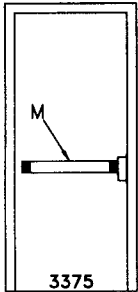

## Ceco Distributor Technical Data

SIZE LIMITS - WH LABELED  
HONEYCOMB CORE FIRE DOOR  
W/ADAMS RITE "INSET" F.E.H.

①

HOURLY RATING	FACE GAGE	UL10b	
		MAX WIDTH	MAX HEIGHT
1/3, 3/4, 1-1/2	16, 18	4'-0"	9'-0"
	20	3'-4"	7'-2"
3	16, 18	4'-0"	9'-0"

### SINGLE SWING DOORS

②

HOURLY RATING	FACE GAGE	UL10b	
		MAX WIDTH	MAX HEIGHT
1/3, 3/4, 1-1/2	16, 18	8'-0"	9'-0"

STD. SWING (SHOWN) - NO ASTRAGAL PERMITTED

DBL. EGRESS (NOT SHOWN) - ASTRAGAL OPTIONAL

(1) HEAT ACTIVATED SPRING LOADED FIRE BOLT ASSEMBLY IS REQUIRED

### PAIR OF DOORS WITH 2 POINT LATCHING

③

STRIKE TYPE	HOURLY RATING	FACE GAGE	UL10b		ASTRAGAL INFO
			MAX WIDTH	MAX HEIGHT	
LS OR ES	1/3, 3/4, 1-1/2	16, 18	8'-0"	9'-0"	OPTIONAL
ES	3	16, 18	6'-0"	7'-2"	REQUIRED
LS	3	16, 18	8'-0"	8'-0"	REQUIRED

### PAIR OF DOORS WITH 3 POINT LATCHING

④

HOURLY RATING	FACE GAGE	UL10b	
		MAX WIDTH	MAX HEIGHT
1/3, 3/4, 1-1/2	16, 18	8'-0"	9'-0"

STD. SWING - NO ASTRAGAL PERMITTED

DBL. EGRESS - ASTRAGAL OPTIONAL