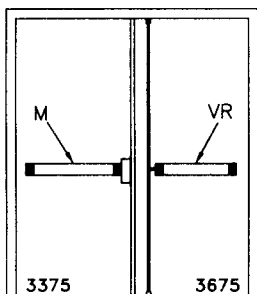

## Ceco Distributor Technical Data

SIZE LIMITS - WH LABELED  
HONEYCOMB CORE FIRE DOOR  
W/ADAMS RITE "INSET" F.E.H.

①

HOURLY RATING	FACE GAGE	UL10b	
		MAX WIDTH	MAX HEIGHT
1/3, 3/4, 1-1/2	16, 18	4'-0"	9'-0"
	20	3'-4"	7'-2"
3	16, 18	4'-0"	9'-0"

### SINGLE SWING DOORS

②

HOURLY RATING	FACE GAGE	UL10b	
		MAX WIDTH	MAX HEIGHT
1/3, 3/4, 1-1/2	16, 18	8'-0"	9'-0"

STD. SWING (SHOWN) - NO ASTRAGAL PERMITTED

DBL. EGRESS (NOT SHOWN) - ASTRAGAL OPTIONAL

(1) HEAT ACTIVATED SPRING LOADED FIRE BOLT ASSEMBLY IS REQUIRED

### PAIR OF DOORS WITH 2 POINT LATCHING

③

STRIKE TYPE	HOURLY RATING	FACE GAGE	UL10b		ASTRAGAL INFO
			MAX WIDTH	MAX HEIGHT	
LS OR ES	1/3, 3/4, 1-1/2	16, 18	8'-0"	9'-0"	OPTIONAL
ES	3	16, 18	6'-0"	7'-2"	REQUIRED
LS	3	16, 18	8'-0"	8'-0"	REQUIRED

### PAIR OF DOORS WITH 3 POINT LATCHING

④

HOURLY RATING	FACE GAGE	UL10b	
		MAX WIDTH	MAX HEIGHT
1/3, 3/4, 1-1/2	16, 18	8'-0"	9'-0"

STD. SWING - NO ASTRAGAL PERMITTED

DBL. EGRESS - ASTRAGAL OPTIONAL