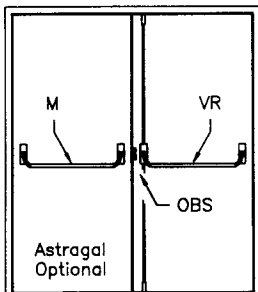

SINGLE SWING DOORS

⑥

HOURLY RATING	FACE GAGE	UL10b		UBC 7-2	
		MAX WIDTH	MAX HEIGHT	MAX WIDTH	MAX HEIGHT
1/3, 3/4, 1-1/2	16, 18	(2) 4'-0"	9'-0"	(2) 4'-0"	9'-0"
	20	(2) 3'-4"	7'-2"	(2) 3'-4"	7'-2"
3	16, 18	(2) 4'-0"	9'-0"	(2) 4'-0"	9'-0"

PAIR OF DOORS WITH HOLLOW METAL OR HARDWARE MULLION

⑦

STRIKE TYPE	HOURLY RATING	FACE GAGE	UL10b		UBC 7-2		ASTRAGAL INFO
			MAX WIDTH	MAX HEIGHT	MAX WIDTH	MAX HEIGHT	
LS OR ES	1/3, 3/4, 1-1/2	16, 18	8'-0"	9'-0"	8'-0"	9'-0"	OPTIONAL
ES	3	16, 18	6'-0"	7'-2"	6'-0"	7'-2"	REQUIRED
LS	3	16, 18	8'-0"	8'-0"	8'-0"	8'-0"	REQUIRED

PAIR OF DOORS WITH 3 POINT LATCHING

⑧

HOURLY RATING	FACE GAGE	UL10b		UBC 7-2	
		MAX WIDTH	MAX HEIGHT	MAX WIDTH	MAX HEIGHT
1/3, 3/4, 1-1/2	16, 18	8'-0"	9'-0"	8'-0"	9'-0"

STD. SWING - NO ASTRAGAL PERMITTED