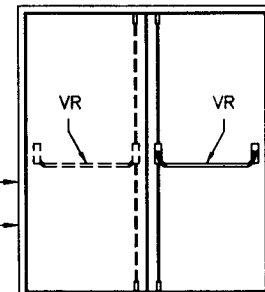

PAIR OF DOORS WITH HOLLOW METAL OR HARDWARE MULLION

⑦

STRIKE TYPE	HOURLY RATING	FACE GAGE	UL10b		UBC 7-2		ASTRAGAL INFO
			MAX WIDTH	MAX HEIGHT	MAX WIDTH	MAX HEIGHT	
LS OR ES	1/3, 3/4, 1-1/2	16, 18	8'-0"	9'-0"	8'-0"	9'-0"	OPTIONAL
ES	3	16, 18	6'-0"	7'-2"	6'-0"	7'-2"	REQUIRED
LS	3	16, 18	8'-0"	8'-0"	8'-0"	8'-0"	REQUIRED

PAIR OF DOORS WITH 3 POINT LATCHING

⑧

HOURLY RATING	FACE GAGE	UL10b		UBC 7-2	
		MAX WIDTH	MAX HEIGHT	MAX WIDTH	MAX HEIGHT
1/3, 3/4, 1-1/2	16, 18	8'-0"	9'-0"	8'-0"	9'-0"

STD. SWING - NO ASTRAGAL PERMITTED

DBL. EGRESS - ASTRAGAL OPTIONAL

PAIR OF DOORS WITH 3 OR 4 POINT LATCHING

LEGEND:

M = MORTISE FEH
 R = RIM FEH
 LS = LATCH STRIKE
 FM/RM = FIXED OR REMOVABLE MULLION

FB/SB = FLUSH OR SURFACE BOLT
 VR = VERTICAL ROD FEH
 ES = ELECTRIC STRIKE
 OBS = OPEN BACK STRIKE