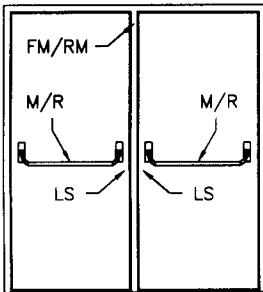

Ceco Distributor Technical Data

SIZE LIMITS - UL LABELED HONEYCOMB CORE FIRE DOOR FIRE EXIT HARDWARE

⑤

HOURLY RATING	FACE GAGE	UL10b		UBC 7-2	
		MAX WIDTH	MAX HEIGHT	MAX WIDTH	MAX HEIGHT
1/3, 3/4, 1-1/2	16, 18	4'-0"	9'-0"	4'-0"	9'-0"
	20	3'-4"	7'-2"	3'-4"	7'-2"
3	16, 18	4'-0"	9'-0"	4'-0"	9'-0"

SINGLE SWING DOORS

⑥

HOURLY RATING	FACE GAGE	UL10b		UBC 7-2	
		MAX WIDTH	MAX HEIGHT	MAX WIDTH	MAX HEIGHT
1/3, 3/4, 1-1/2	16, 18	(2) 4'-0"	9'-0"	(2) 4'-0"	9'-0"
	20	(2) 3'-4"	7'-2"	(2) 3'-4"	7'-2"
3	16, 18	(2) 4'-0"	9'-0"	(2) 4'-0"	9'-0"

PAIR OF DOORS WITH HOLLOW METAL OR HARDWARE MULLION

⑦

STRIKE TYPE	HOURLY RATING	FACE GAGE	UL10b		UBC 7-2		ASTRAGAL INFO
			MAX WIDTH	MAX HEIGHT	MAX WIDTH	MAX HEIGHT	
LS OR ES	1/3, 3/4, 1-1/2	16, 18	8'-0"	9'-0"	8'-0"	9'-0"	OPTIONAL
ES	3	16, 18	6'-0"	7'-2"	6'-0"	7'-2"	REQUIRED
LS	3	16, 18	8'-0"	8'-0"	8'-0"	8'-0"	REQUIRED

PAIR OF DOORS WITH 3 POINT LATCHING

⑧

HOURLY RATING	FACE GAGE	UL10b		UBC 7-2	
		MAX WIDTH	MAX HEIGHT	MAX WIDTH	MAX HEIGHT
1/3, 3/4, 1-1/2	16, 18	8'-0"	9'-0"	8'-0"	9'-0"

STD. SWING - NO ASTRAGAL PERMITTED