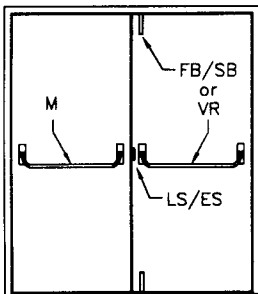

Ceco Distributor Technical Data

SIZE LIMITS - UL LABELED HONEYCOMB CORE FIRE DOOR FIRE EXIT HARDWARE

⑤

HOURLY RATING	FACE GAGE	UL10b		UBC 7-2	
		MAX WIDTH	MAX HEIGHT	MAX WIDTH	MAX HEIGHT
1/3, 3/4, 1-1/2	16, 18	4'-0"	9'-0"	4'-0"	9'-0"
	20	3'-4"	7'-2"	3'-4"	7'-2"
3	16, 18	4'-0"	9'-0"	4'-0"	9'-0"

SINGLE SWING DOORS

⑥

HOURLY RATING	FACE GAGE	UL10b		UBC 7-2	
		MAX WIDTH	MAX HEIGHT	MAX WIDTH	MAX HEIGHT
1/3, 3/4, 1-1/2	16, 18	(2) 4'-0"	9'-0"	(2) 4'-0"	9'-0"
	20	(2) 3'-4"	7'-2"	(2) 3'-4"	7'-2"
3	16, 18	(2) 4'-0"	9'-0"	(2) 4'-0"	9'-0"

PAIR OF DOORS WITH HOLLOW METAL OR HARDWARE MULLION

⑦

STRIKE TYPE	HOURLY RATING	FACE GAGE	UL10b		UBC 7-2		ASTRAGAL INFO
			MAX WIDTH	MAX HEIGHT	MAX WIDTH	MAX HEIGHT	
LS OR ES	1/3, 3/4, 1-1/2	16, 18	8'-0"	9'-0"	8'-0"	9'-0"	OPTIONAL
ES	3	16, 18	6'-0"	7'-2"	6'-0"	7'-2"	REQUIRED
LS	3	16, 18	8'-0"	8'-0"	8'-0"	8'-0"	REQUIRED

PAIR OF DOORS WITH 3 POINT LATCHING

⑧

HOURLY RATING	FACE GAGE	UL10b		UBC 7-2	
		MAX WIDTH	MAX HEIGHT	MAX WIDTH	MAX HEIGHT
1/3, 3/4, 1-1/2	16, 18	8'-0"	9'-0"	8'-0"	9'-0"

STD. SWING - NO ASTRAGAL PERMITTED