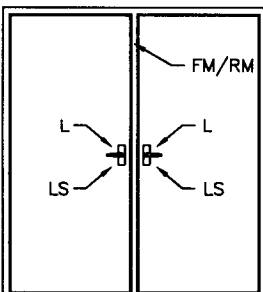

Ceco Distributor Technical Data

SIZE LIMITS - UL LABELED HONEYCOMB CORE FIRE DOOR SINGLE POINT LATCH

①

HOURLY RATING	FACE GAGE	UL10b		UBC 7-2	
		MAX WIDTH	MAX HEIGHT	MAX WIDTH	MAX HEIGHT
1/3, 3/4, 1-1/2	16, 18	4'-0"	9'-0"	4'-0"	9'-0"
	20	3'-4"	7'-2"	3'-4"	7'-2"
3	16, 18	4'-0"	9'-0"	4'-0"	9'-0"

PAIR OF DOORS

③

HOURLY RATING	FACE GAGE	UL10b		UBC 7-2		ASTRAGAL INFO
		MAX WIDTH	MAX HEIGHT	MAX WIDTH	MAX HEIGHT	
1/3, 3/4, 1-1/2	16, 18	8'-0"	9'-0"	8'-0"	9'-0"	OPTIONAL
	20	6'-0"	7'-2"	6'-0"	7'-2"	REQUIRED
3	16, 18	6'-0"	7'-2"	6'-0"	7'-2"	REQUIRED

PAIR OF DOORS WITH ELECTRIC STRIKE

④

HOURLY RATING	FACE GAGE	UL10b		UBC 7-2	
		MAX WIDTH	MAX HEIGHT	MAX WIDTH	MAX HEIGHT
1/3, 3/4, 1-1/2	16, 18	(2) 4'-0"	9'-0"	(2) 4'-0"	9'-0"
	20	(2) 3'-4"	7'-2"	(2) 3'-4"	7'-2"
3	16, 18	(2) 4'-0"	9'-0"	(2) 4'-0"	9'-0"

PAIR OF DOORS WITH HOLLOW METAL MULLION

LEGEND:

L = LATCH, SINGLE POINT
 LS = LATCH STRIKE
 FB/SB = FLUSH BOLT or SURFACE BOLT

ES = ELECTRIC STRIKE
 FM/RM = FIXED or REMOVABLE MULLION

CAUTION:

SOME LATCHING DEVICES MAY NOT BE APPROVED FOR USE ON DOORS UP TO MAXIMUM SIZES LISTED.