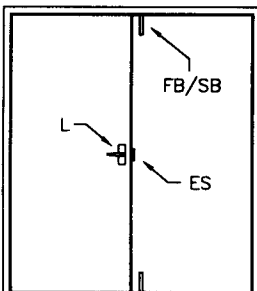

Ceco Distributor Technical Data

SIZE LIMITS - UL LABELED HONEYCOMB CORE FIRE DOOR SINGLE POINT LATCH

①

HOURLY RATING	FACE GAGE	UL10b		UBC 7-2	
		MAX WIDTH	MAX HEIGHT	MAX WIDTH	MAX HEIGHT
1/3, 3/4, 1-1/2	16, 18	4'-0"	9'-0"	4'-0"	9'-0"
	20	3'-4"	7'-2"	3'-4"	7'-2"
3	16, 18	4'-0"	9'-0"	4'-0"	9'-0"

SINGLE SWING DOORS

②

HOURLY RATING	FACE GAGE	UL10b		UBC 7-2		ASTRAGAL INFO
		MAX WIDTH	MAX HEIGHT	MAX WIDTH	MAX HEIGHT	
1/3, 3/4, 1-1/2	16, 18	8'-0"	9'-0"	8'-0"	9'-0"	OPTIONAL
	20	6'-0"	7'-0"	6'-0"	7'-0"	REQUIRED
3	16, 18	8'-0"	8'-0"	8'-0"	8'-0"	REQUIRED

PAIR OF DOORS

③

HOURLY RATING	FACE GAGE	UL10b		UBC 7-2		ASTRAGAL INFO
		MAX WIDTH	MAX HEIGHT	MAX WIDTH	MAX HEIGHT	
1/3, 3/4, 1-1/2	16, 18	8'-0"	9'-0"	8'-0"	9'-0"	OPTIONAL
	20	6'-0"	7'-2"	6'-0"	7'-2"	REQUIRED
3	16, 18	6'-0"	7'-2"	6'-0"	7'-2"	REQUIRED

PAIR OF DOORS WITH ELECTRIC STRIKE

④

HOURLY RATING	FACE GAGE	UL10b		UBC 7-2	
		MAX WIDTH	MAX HEIGHT	MAX WIDTH	MAX HEIGHT
1/3, 3/4, 1-1/2	16, 18	(2) 4'-0"	9'-0"	(2) 4'-0"	9'-0"
	20	(2) 3'-4"	7'-2"	(2) 3'-4"	7'-2"
3	16, 18	(2) 4'-0"	9'-0"	(2) 4'-0"	9'-0"