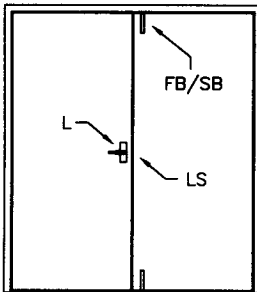

Ceco Distributor Technical Data

SIZE LIMITS - UL LABELED HONEYCOMB CORE FIRE DOOR SINGLE POINT LATCH

①

HOURLY RATING	FACE GAGE	UL10b		UBC 7-2	
		MAX WIDTH	MAX HEIGHT	MAX WIDTH	MAX HEIGHT
1/3, 3/4, 1-1/2	16, 18	4'-0"	9'-0"	4'-0"	9'-0"
	20	3'-4"	7'-2"	3'-4"	7'-2"
3	16, 18	4'-0"	9'-0"	4'-0"	9'-0"

SINGLE SWING DOORS

②

HOURLY RATING	FACE GAGE	UL10b		UBC 7-2		ASTRAGAL INFO
		MAX WIDTH	MAX HEIGHT	MAX WIDTH	MAX HEIGHT	
1/3, 3/4, 1-1/2	16, 18	8'-0"	9'-0"	8'-0"	9'-0"	OPTIONAL
	20	6'-0"	7'-0"	6'-0"	7'-0"	REQUIRED
3	16, 18	8'-0"	8'-0"	8'-0"	8'-0"	REQUIRED

PAIR OF DOORS

③

HOURLY RATING	FACE GAGE	UL10b		UBC 7-2		ASTRAGAL INFO
		MAX WIDTH	MAX HEIGHT	MAX WIDTH	MAX HEIGHT	
1/3, 3/4, 1-1/2	16, 18	8'-0"	9'-0"	8'-0"	9'-0"	OPTIONAL
	20	6'-0"	7'-2"	6'-0"	7'-2"	REQUIRED
3	16, 18	6'-0"	7'-2"	6'-0"	7'-2"	REQUIRED

PAIR OF DOORS WITH ELECTRIC STRIKE

④

HOURLY RATING	FACE GAGE	UL10b		UBC 7-2	
		MAX WIDTH	MAX HEIGHT	MAX WIDTH	MAX HEIGHT
1/3, 3/4, 1-1/2	16, 18	(2) 4'-0"	9'-0"	(2) 4'-0"	9'-0"
	20	(2) 3'-4"	7'-2"	(2) 3'-4"	7'-2"
3	16, 18	(2) 4'-0"	9'-0"	(2) 4'-0"	9'-0"